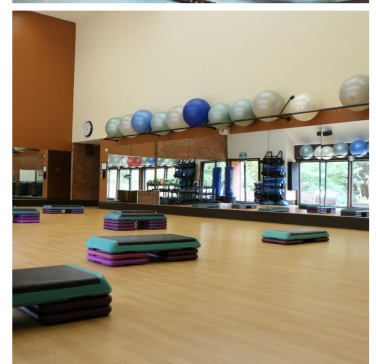

PATRON MEMBERSHIPS

For those who live outside of the Mountain Park HOA boundaries, we offer Patron Memberships. Your membership would include:

- Access to all group exercise classes, pool area, and weight/ cardio room
- Access to two tennis and pickleball courts
- Member discounts for fee-based programs

Proof of residency is required for those over 18 years of age.

HOURS OF OPERATION

Monday-Thursday
6:00am – 7:00pm

Friday
6:00am-5:00pm

Saturday:
8:00am-4:00pm

Sunday:
10:00am—3:00pm

Mt. Park HOA Clubhouse
2 Mt. Jefferson Terrace
Lake Oswego, OR 97035