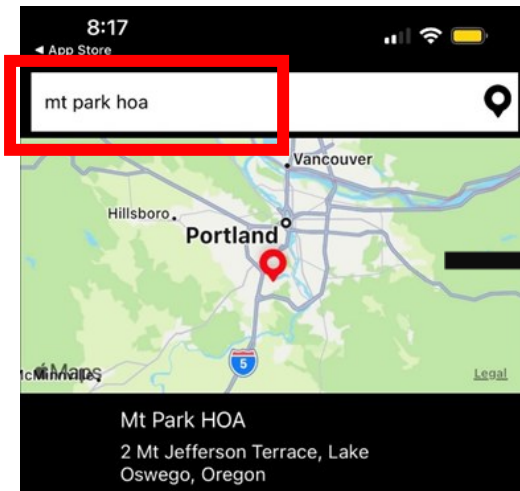

# DOWNLOAD MEMBERME+ APP

1. Download MemberMe+ app from the AppStore(iPhone)  or Google Play(Android) 

MemberMe+ app will look like this: 

2. Once downloaded, open the app. It will prompt you to enable location services and notifications.
3. It will then ask for the name of the facility. Select **Mt Park HOA**.
4. If needed, type it in the search bar and you should be on the main page of the app: