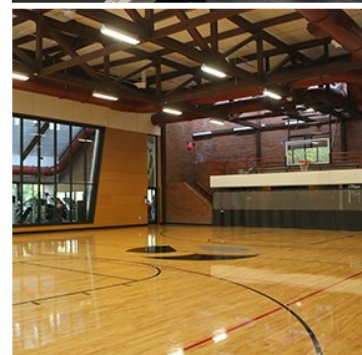

PATRON MEMBERSHIPS

For those who live outside of the Mountain Park HOA boundaries, we offer Patron Memberships. Your membership would include:

- Free 30 minute gym orientation
- Access to all group exercise classes, pool area, and weight/ cardio room
- Access to two tennis and pickleball courts
- Member discounts for fee-based programs

<i>Rates</i>	Initiation Fee	Monthly Dues
Individual	$100	$85
Couple	$150	$150
Family	$200	$175

REQUIREMENTS

Your membership comes with no contract. If you decide to cancel your membership, we only require that you provide a full calendar month notice by the primary member.

Proof of residency is required for those over 18 years of age.

HOURS OF OPERATION

Monday-Thursday
6:00am – 7:00pm

Friday
6:00am-5:00pm

Saturday:
8:00am-4:00pm

Sunday:
10:00am—3:00pm

Mt. Park HOA Clubhouse
2 Mt. Jefferson Terrace
Lake Oswego, OR 97035

Clubhouse: 503-635-3561
Website: www.mtparkhoa.com
E-Mail: clubhouse@mtparkhoa.com