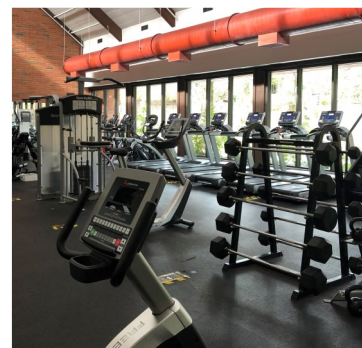

PATRON MEMBERSHIPS

For those who live outside of the Mountain Park HOA boundaries, we offer Patron Memberships. Your membership would include:

- Free 30 minute gym orientation
- Access to all group exercise classes, pool area, and weight/ cardio room
- Access to two tennis and pickleball courts
- Member discounts for fee-based programs

<i>Rates</i>	Initiation Fee	Monthly Dues
Individual	$100	$85
Couple	$150	$150
Family	$200	$175

REQUIREMENTS

Your membership comes with no contract. If you decide to cancel your membership, we only require that you provide a full calendar month notice by the primary member.

Proof of residency is required for those over 18 years of age.

HOURS OF OPERATION

Monday-Thursday
6:00am – 7:00pm

Friday
6:00am-5:00pm

Saturday:
8:00am-4:00pm

Sunday:
10:00am—3:00pm

Mt. Park HOA Clubhouse
2 Mt. Jefferson Terrace
Lake Oswego, OR 97035

Clubhouse: 503-635-3561
Website: www.mtparkhoa.com
E-Mail: clubhouse@mtparkhoa.com