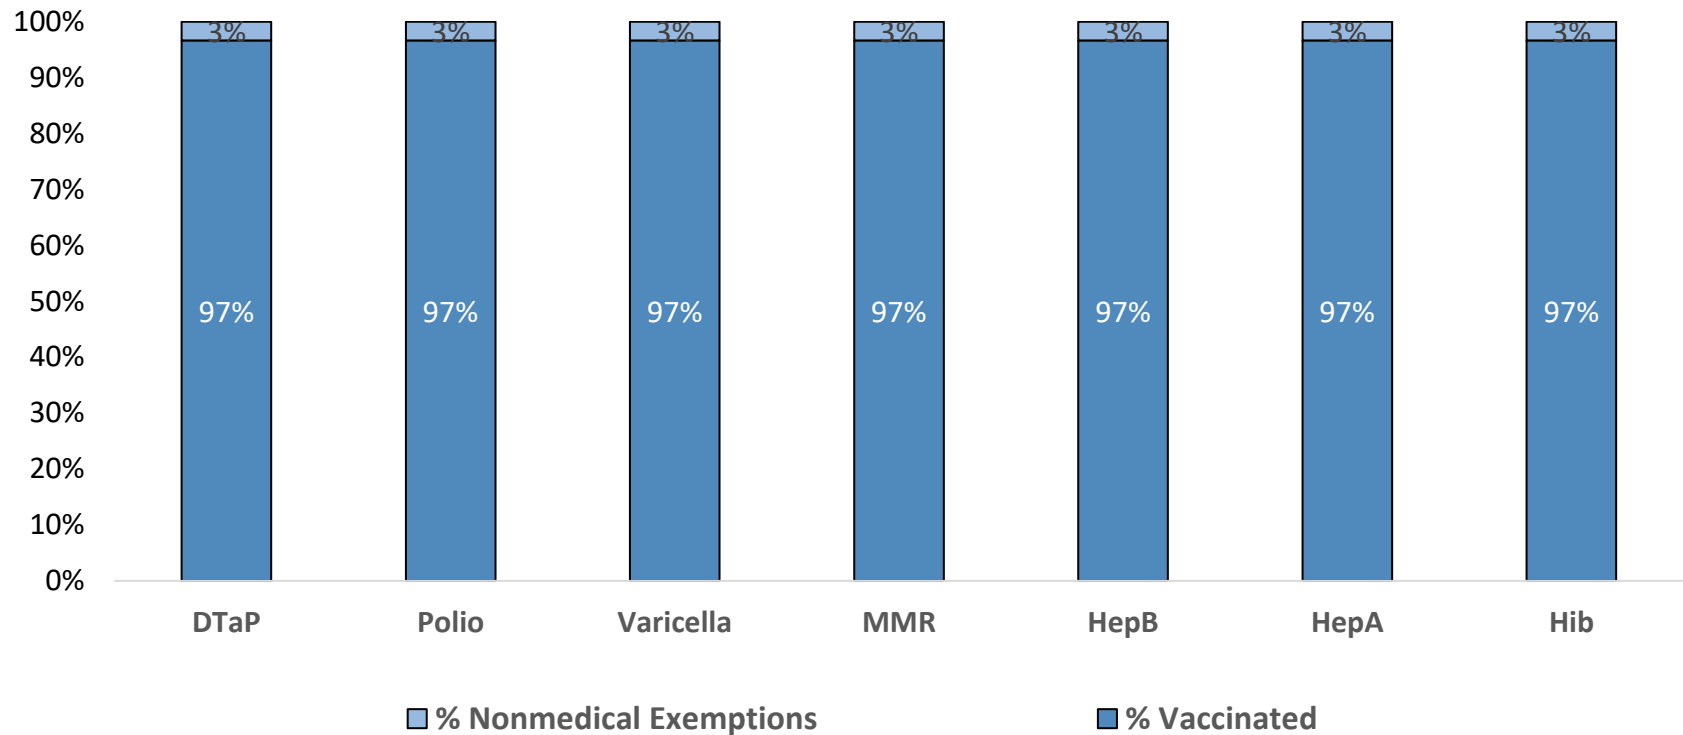

### How many kids at THE PLAYSCHOOL AT MOUNTAIN PARK are vaccinated: March 2022\*

Number of children at the school\*\*:  
 Percent of children with no immunization or exemption record:  
 Percent of children with a medical exemption for one or more vaccine(s):

**60**

**0%**

**0%**

\* These numbers may not total 100% if some children have medical exemptions, or are incomplete or in process with immunizations but do not need an exemption because they are on schedule.