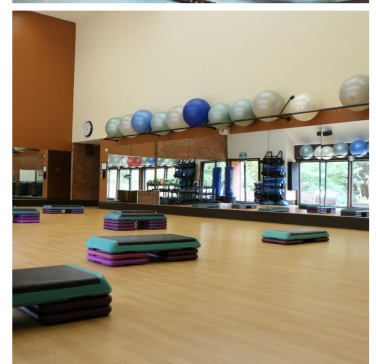

PATRON MEMBERSHIPS

For those who live outside of the Mountain Park HOA boundaries, we offer Patron Memberships. Your membership would include:

- Free 30 minute gym orientation
- Access to all group exercise classes, pool area, and weight/ cardio room
- Access to two tennis courts
- Member discounts for fee-based programs

Proof of residency is required for those over 18 years of age.

HOURS OF OPERATION

Monday-Thursday
7:00am – 7:00pm

Friday
7:00am-5:00pm

Saturday:
8:00am-4:00pm

Sunday:
CLOSED

Mt. Park HOA Clubhouse
2 Mt. Jefferson Terrace
Lake Oswego, OR 97035