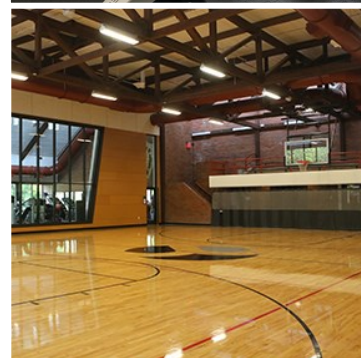

PATRON MEMBERSHIPS

For those who live outside of the Mountain Park HOA boundaries, we offer Patron Memberships. Your membership would include:

- Free 30 minute gym orientation
- Access to all group exercise classes, pool area, and weight/ cardio room
- Access to two tennis courts
- Member discounts for fee-based programs

<i>Rates</i>	Initiation Fee	Monthly Dues	Paid in Full
Individual	$100	$75	$900
Couple	$150	$125	$1500
Family	$200	$150	$1800

REQUIREMENTS

Your membership comes with no contract. If you decide to cancel your membership, we only require that you provide a full calendar month notice by the primary member.

Proof of residency is required for those over 18 years of age.

HOURS OF OPERATION

Monday-Thursday
7:00am – 7:00pm

Friday
7:00am-5:00pm

Saturday:
8:00am-4:00pm

Sunday:
CLOSED

Mt. Park HOA Clubhouse
2 Mt. Jefferson Terrace
Lake Oswego, OR 97035

Clubhouse: 503-635-3561
Website: www.mtparkhoa.com
E-Mail: service@mtparkhoa.com