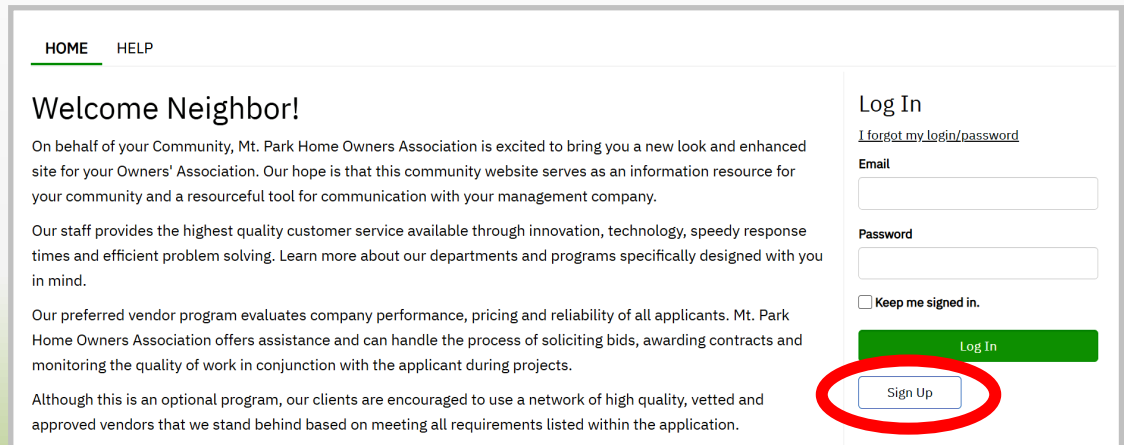

MPHOA HOMEOWNER PORTAL

WEB LOCATION

WEB LOCATION

The web location of the Homeowner Portal can be found on the MPHOA homepage at www.mtparkhoa.com. The Homeowner Portal link is in the upper-right corner.

HOMEOWNER PORTAL

After clicking on the Homeowner Portal link, you will be able to login to your account using your email and password.

Click "Sign Up" to create your account.

TUTORIALS AND VIDEOS

Information regarding the portal, including tutorials and videos on how to use it, is available on the webpage www.mtparkhoa.com/homeowner-portal. Here you will find everything you need to learn more about the portal and all the great things you can do with it.