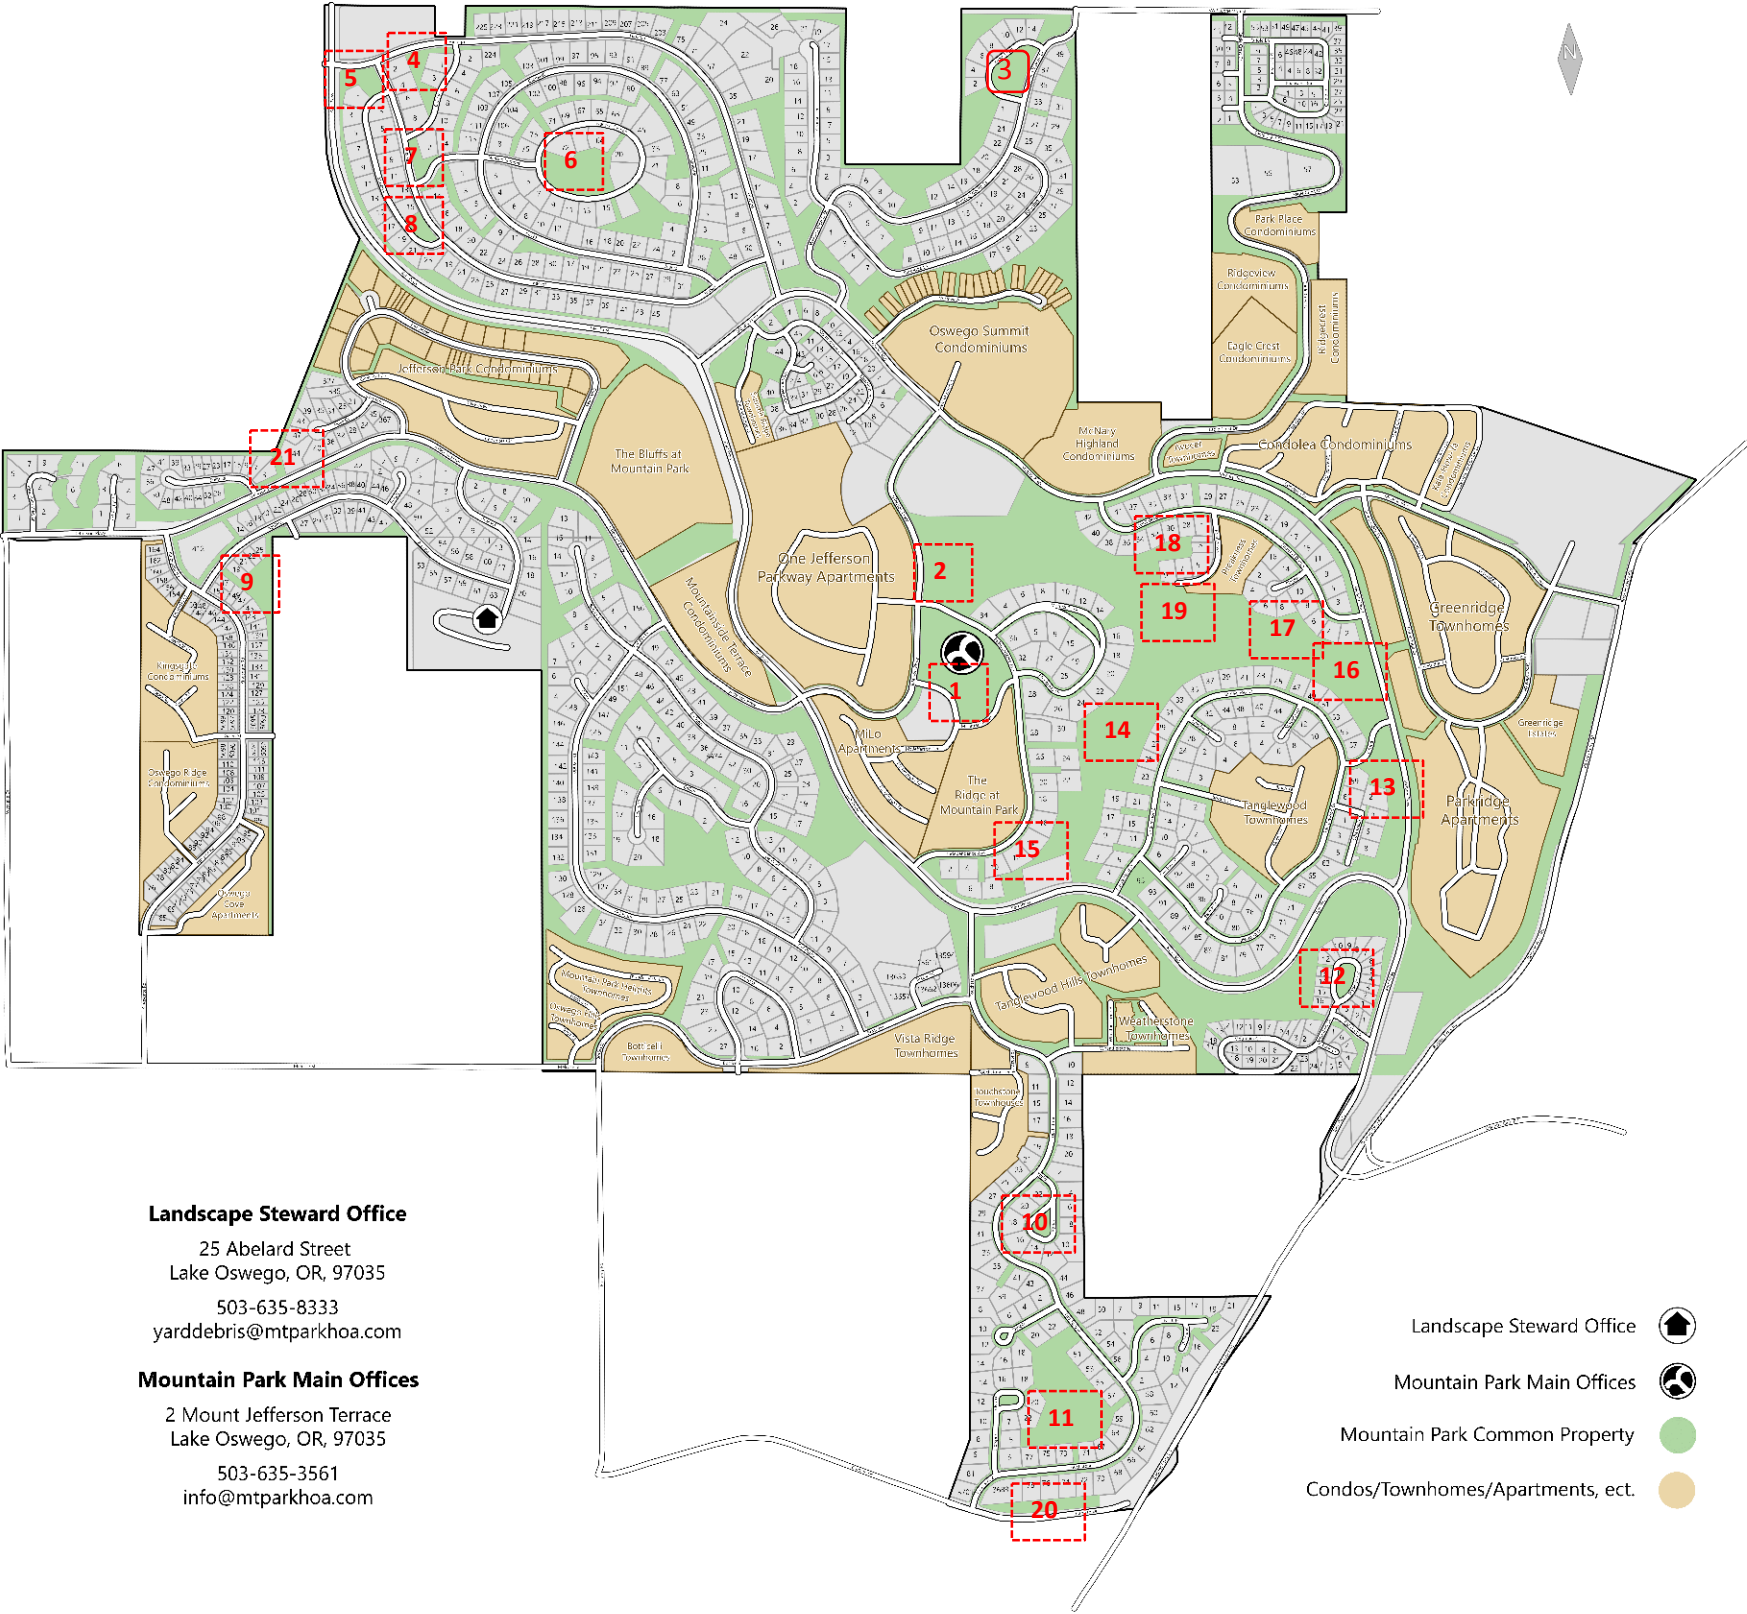

2019 Mowing Schedule

Landscape Steward Office

25 Abelard Street
 Lake Oswego, OR, 97035
 503-635-8333
 yarddebris@mtparkhoa.com

Mountain Park Main Offices

2 Mount Jefferson Terrace
 Lake Oswego, OR, 97035
 503-635-3561
 info@mtparkhoa.com

	Mowing	Week 1	Week 2	Week 3	Week 4	Frequency
1	Clubhouse - Jefferson Parkway	x	x	x	x	Weekly
2	Gutman Park - Jefferson Ave	x	x	x	x	Weekly
3	Walking Woods and Icarus Loop		x		x	Bi-weekly
4	Hidalgo between Bolivar and Becket	x		x		Bi-weekly
5	PCC: Becket and Masaryk	x	x	x	x	Weekly
6	Nansen Summit Park	x	x	x	x	Weekly
7	Nansen Summit and Becket Corner	x		x		Bi-weekly
8	Becket	x	x	x	x	Weekly
9	Aquinas – Filbert Orchard	x		x		Bi-weekly
10	Yorick Island	x	x	x	x	Weekly
11	Touchstone Park	x	x	x	x	Weekly
12	St Helens Circle	x	x	x	x	Weekly
13	Cirque to Kerr	x	x	x	x	Weekly
14	Tanglewood Park	x		x		Bi-weekly
15	Kerr Reservoir - Independence			x		Monthly
16	Gress Park		x		x	Bi-weekly
17	Gress Corridor				x	Monthly
18	Preakness Corridor		x			Monthly
19	Preakness Ct		x		x	Bi-weekly
20	Carman Dr.	x				Monthly
21	Cervantes Trail	x				Monthly