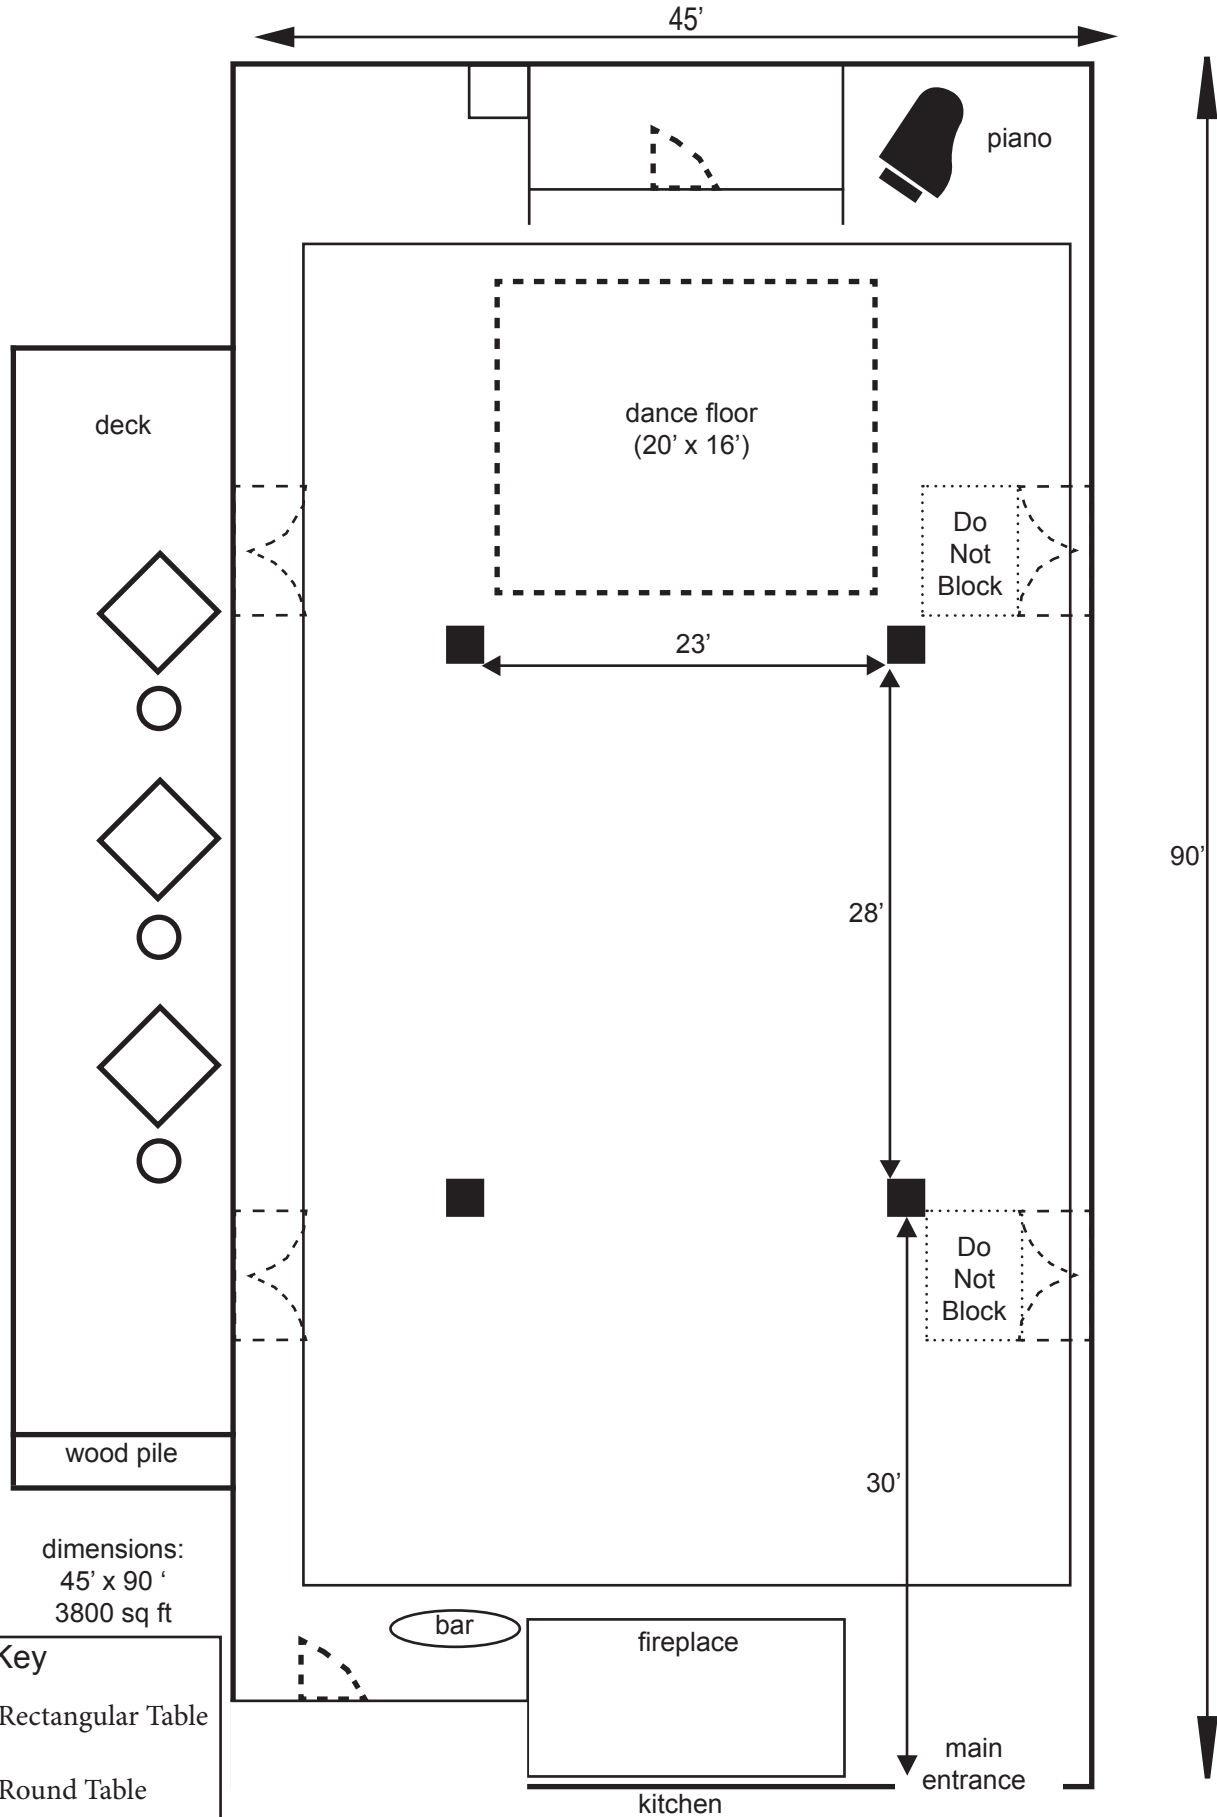

Type of Event: _____ Date of Event: _____

THE HAWTHORN ROOM

dimensions:
45' x 90 '
3800 sq ft

Key

-  = Rectangular Table
-  = Round Table
-  = Chair